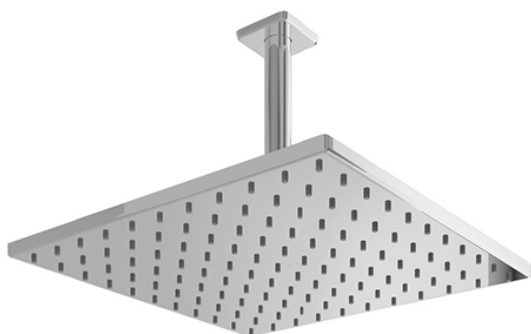

TOTO SHOWER FITTINGS

Fixed Shower Head (Ceiling Type)

TX491SIZ

FEATURES

- Classic Styling
- Simple profile with clean curves creates a neat environment
- Safety with anti-drop mechanism

SPECIFICATIONS

- Water Pressure : 0.25 Mpa ~ 0.75 Mpa
- Finish : Nickel Chrome
- Size : 300W X 300D MM
- Shape : Square

PARTS DESCRIPTION

- TX491SIZ : Fixed Shower Head (Ceiling Type)

TX491SIZ